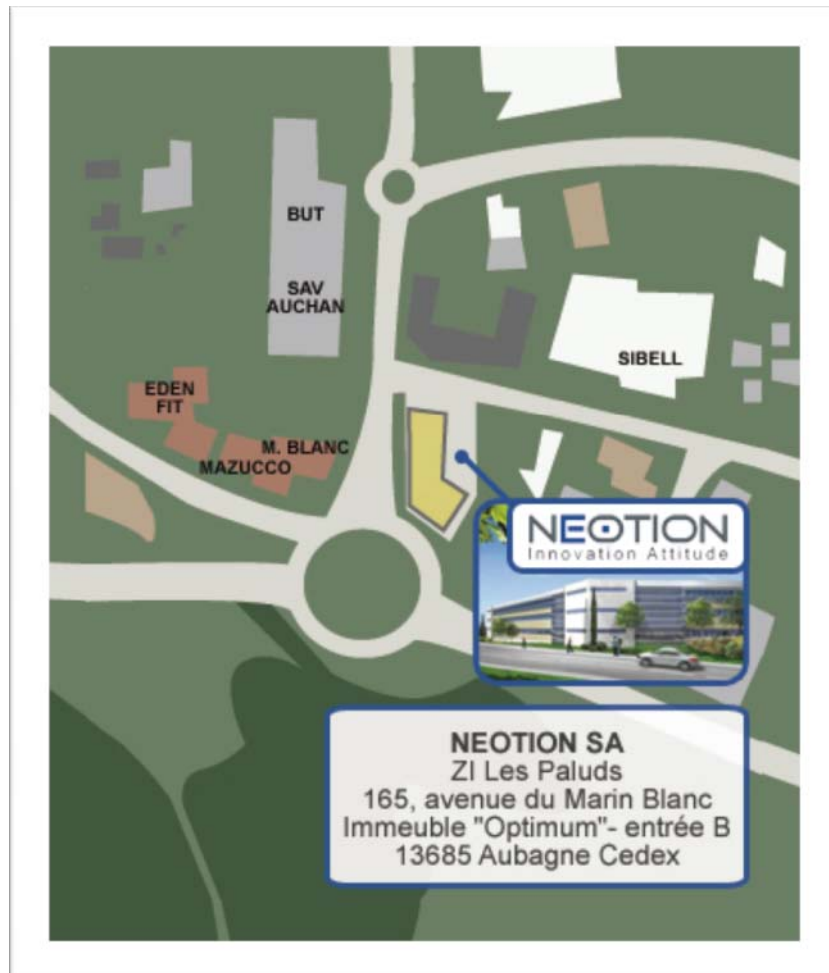

## How to reach NEOTION

**Phone :** +33 (0)4 42 98 07 70  
**Telecopy :** +33 (0)4 42 98 07 71

**GPS Coordinates:**

Latitude : 43°17'6.83"N  
Longitude : 5°35'.28"E

Turn left on the D8N.

Go through the D8n and turn left on the Avenue des Caniers at the round-point (it's the fourth exit at your left).

Continue on Avenue des Caniers for 100m and turn on the right at the Av du Marin Blanc. Neotion is situated at your right: Building Optimum, entry B.