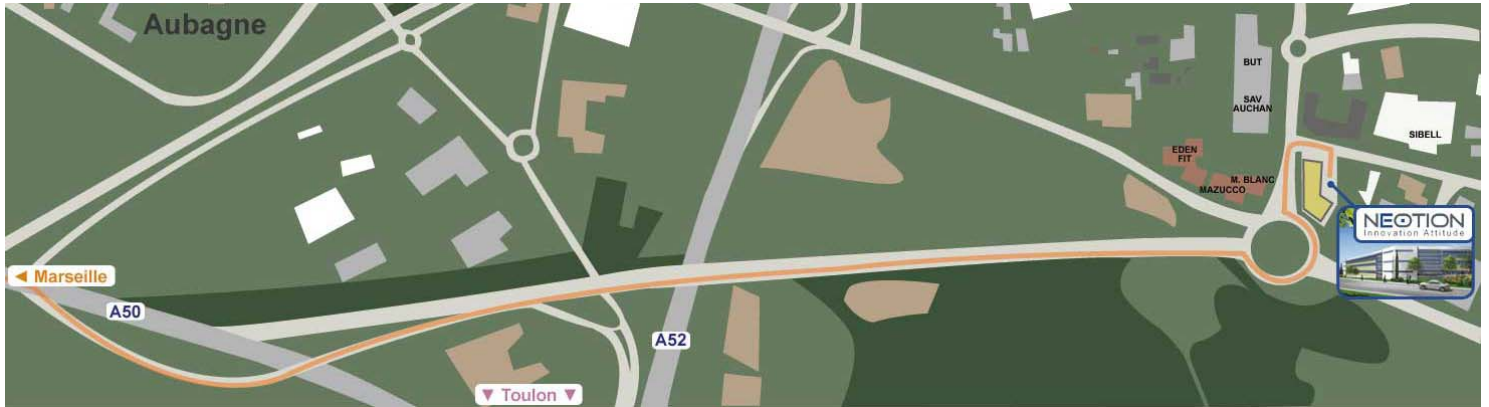

## From Marseille – Provence Airport to NEOTION

Take the Highway A50 in direction of Aubagne, Toulon, Menpenti  
Continue on the Tunnel Prado Carénage. After the toll, rejoin the A502 while following the sign of Aubagne-Sud, Toulon  
Exit the A502 and enter into Aubagne in direction of Zone Commerciale. Take the Avenue des Caniers at the round-point (It's the third exit).  
Turn right at the Avenue du Marin Blanc.  
Neotion is situated at your right: Building Optimum, entry B.

## From Toulon to NEOTION

Take the highway A50 in the direction of Marseilles, Aix in Provence, Aubagne  
Pass the tolls of Bandol and La Ciotat and continue on highway A50.  
After around 10 km, rejoin the highway A52 at your right side in direction of Aubagne, Gemenos, Aix in Provence, Lyon.  
After around 800m, exit at the junction n° 35 to enter into Aubagne and take the D8n in direction of Gemenos, ZI des Paluds (1st way on the right).  
Go through the D8n for about 1 km and turn left on the Avenue des Caniers at the round-point (it's the forth exit at your left).  
Continue on Avenue des Caniers for 100m and turn on the right at the Av du Marin Blanc.  
Neotion is situated at your right: Building Optimum, entry B.

Exit the Highway at the junction n°35 to enter into Aubagne and take the Route de Gémenos (D2) (it's the third exit at your left at the round-point). Continue on this route for about 1km.

At the next round-point take the first exit at your right and continue on Chemin de l'Avelanède

Turn left on the D8N.

Go through the D8n and turn left on the Avenue des Caniers at the round-point (it's the fourth exit at your left).

Continue on Avenue des Caniers for 100m and turn on the right at the Av du Marin Blanc. Neotion is situated at your right: Building Optimum, entry B.