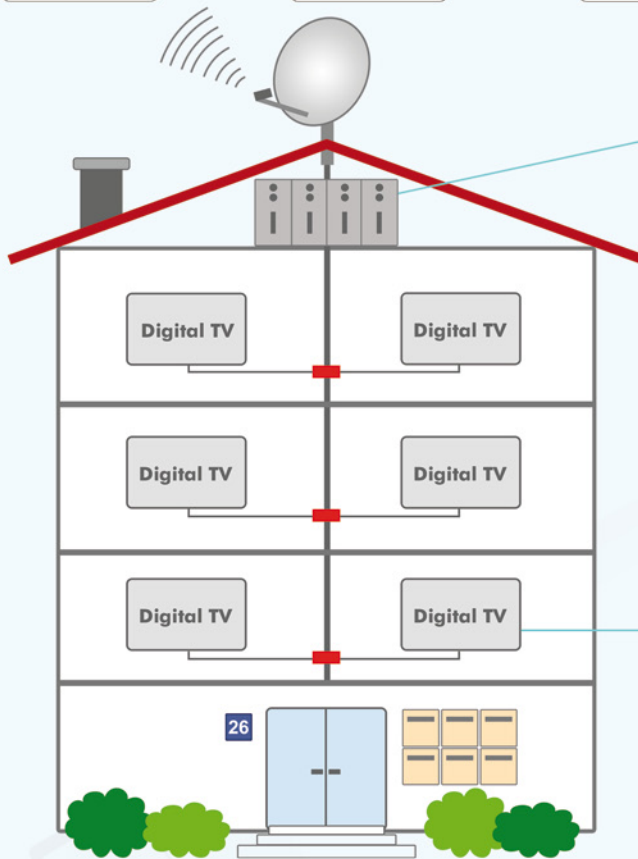

Professional Conditional Access Module

Secured, small, easy to use, low power consumption.